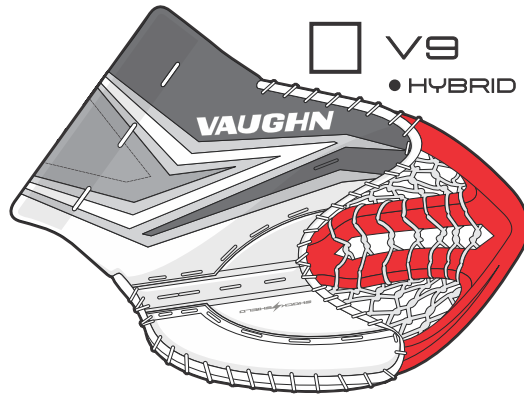

1. ☐ V9
   ● HYBRID DOUBLE T SPINE