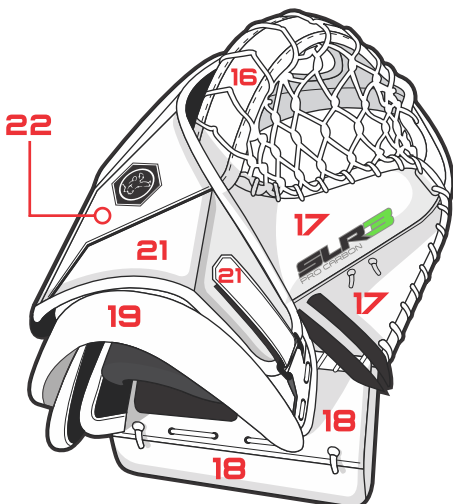

# VAUGHN / SLR3

PRO CARBON

ACCOUNT NAME

CUSTOMER

HAND

**\*OFFICE USE ONLY\***

ORDER #

DATE ORDERED

P/O#

DATE DUE

CUSTOM NAME EMBROIDERY

THREAD COLOR

EMBROIDERED ON 21

- |    |                   |    |                   |
|----|-------------------|----|-------------------|
| 1  | FACE GRAPHIC 1    | 14 | INNER PALM LACING |
| 2  | FACE GRAPHIC 2    | 15 | CUFF LACING       |
| 3  | FACE GRAPHIC 3    | 16 | T POCKET BACK     |
| 4  | FACE GRAPHIC 4    | 17 | BACK THUMB        |
| 5  | FACE GRAPHIC 5    | 18 | BACK CUFF         |
| 6  | FACE GRAPHIC 6    | 19 | CUFF AEROSPACER   |
| 7  | INNER PALM        | 20 | CUFF BACK PAD     |
| 8  | OUTER PALM        | 21 | LOWER BACK PAD    |
| 9  | INSIDE T POCKET   | 22 | LOWER BP OVERLAY  |
| 10 | T TOP             | 23 | MID BACK PAD      |
| 11 | POCKET LACING     | 24 | UPPER BACK PAD    |
| 12 | ALL NYLON BINDING | 25 | FINGER RAIL       |
| 13 | PERIMETER LACING  |    |                   |

STOCK LOGOS

PRO LOGOS  
(REMOVES C)

- A**  FACE LOGO
- B**  SLR3 LOGO "3" COLOR
- C**  BACK PAD STRAP LOGO

## HAND SIZE OPTIONS

- INT     STOCK     XLARGE