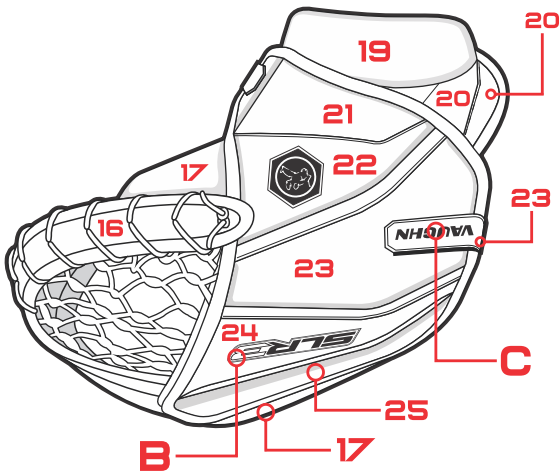

# VAUGHN / SLR3

PRO CARBON

ACCOUNT NAME

CUSTOMER

HAND

**\*OFFICE USE ONLY\***

ORDER #

DATE ORDERED

P/O#

DATE DUE

CUSTOM NAME EMBROIDERY

THREAD COLOR

EMBROIDERED ON 21

- |    |                   |    |                   |
|----|-------------------|----|-------------------|
| 1  | FACE GRAPHIC 1    | 14 | INNER PALM LACING |
| 2  | FACE GRAPHIC 2    | 15 | CUFF LACING       |
| 3  | FACE GRAPHIC 3    | 16 | T POCKET BACK     |
| 4  | FACE GRAPHIC 4    | 17 | BACK THUMB        |
| 5  | FACE GRAPHIC 5    | 18 | BACK CUFF         |
| 6  | FACE GRAPHIC 6    | 19 | CUFF AEROSPACER   |
| 7  | INNER PALM        | 20 | CUFF BACK PAD     |
| 8  | OUTER PALM        | 21 | LOWER BACK PAD    |
| 9  | INSIDE T POCKET   | 22 | LOWER BP OVERLAY  |
| 10 | T TOP             | 23 | MID BACK PAD      |
| 11 | POCKET LACING     | 24 | UPPER BACK PAD    |
| 12 | ALL NYLON BINDING | 25 | FINGER RAIL       |
| 13 | PERIMETER LACING  |    |                   |

STOCK LOGOS

PRO LOGOS  
(REMOVES C)

- A**  FACE LOGO
- B**  SLR3 LOGO "3" COLOR
- C**  BACK PAD STRAP LOGO

## HAND SIZE OPTIONS

- INT     STOCK     XLARGE