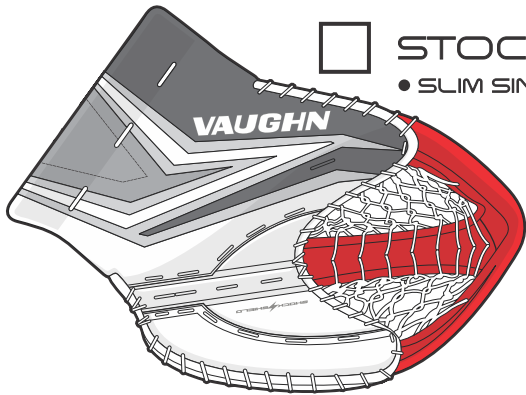

T SPINE OPTIONS

1. ☐ STOCK
   ● SLIM SINGLE T SPINE