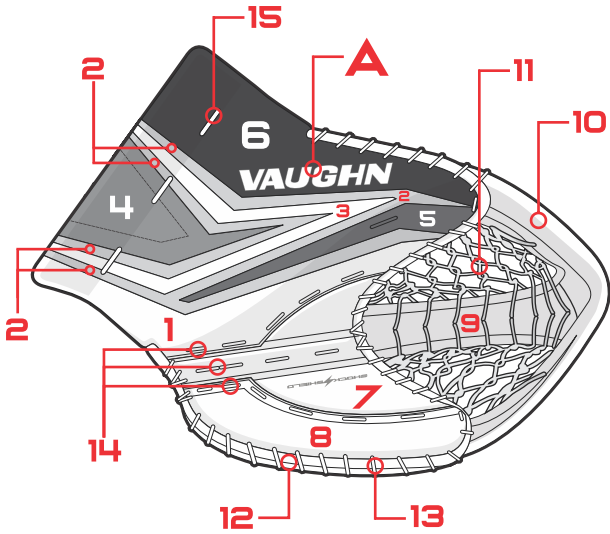

P/O#

DATE DUE

CUSTOM NAME EMBROIDERY

THREAD COLOR

EMBROIDERED ON 21

- |    |                   |    |                   |
|----|-------------------|----|-------------------|
| 1  | FACE GRAPHIC 1    | 14 | INNER PALM LACING |
| 2  | FACE GRAPHIC 2    | 15 | CUFF LACING       |
| 3  | FACE GRAPHIC 3    | 16 | T POCKET BACK     |
| 4  | FACE GRAPHIC 4    | 17 | BACK THUMB        |
| 5  | FACE GRAPHIC 5    | 18 | BACK CUFF         |
| 6  | FACE GRAPHIC 6    | 19 | CUFF AEROSPACER   |
| 7  | INNER PALM        | 20 | CUFF BACK PAD     |
| 8  | OUTER PALM        | 21 | LOWER BACK PAD    |
| 9  | INSIDE T POCKET   | 22 | LOWER BP OVERLAY  |
| 10 | T TOP             | 23 | MID BACK PAD      |
| 11 | POCKET LACING     | 24 | UPPER BACK PAD    |
| 12 | ALL NYLON BINDING | 25 | FINGER RAIL       |
| 13 | PERIMETER LACING  |    |                   |

STOCK LOGOS

PRO LOGOS  
(REMOVES C)

- A**  FACE LOGO
- B**  SLR3 LOGO "3" COLOR
- C**  BACK PAD STRAP LOGO

## HAND SIZE OPTIONS

- INT     STOCK     XLARGE