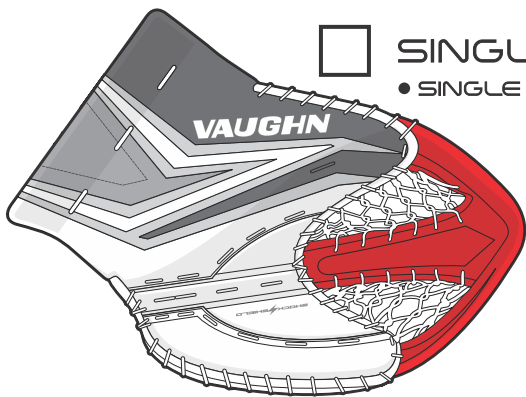

STOCK LOGOS

PRO LOGOS  
(REMOVES C)

- A**  FACE LOGO
- B**  SLR3 LOGO "3" COLOR
- C**  BACK PAD STRAP LOGO

## HAND SIZE OPTIONS

- INT     STOCK     XLARGE

## T SPINE OPTIONS

- STOCK  
● SLIM SINGLE T SPINE

- V9  
● HYBRID DOUBLE T SPINE

- SINGLE CLASSIC  
● SINGLE 7000 STYLE

- DOUBLE CLASSIC  
● DOUBLE T SPINE

## PALM OPTIONS

- GAME READY  
● LESS PADDING  
● EASIER TO CLOSE

- STOCK  
● BEEFED UP PRO PALM

- PRACTICE  
● OUR MOST PROTECTIVE  
● HARDER TO CLOSE