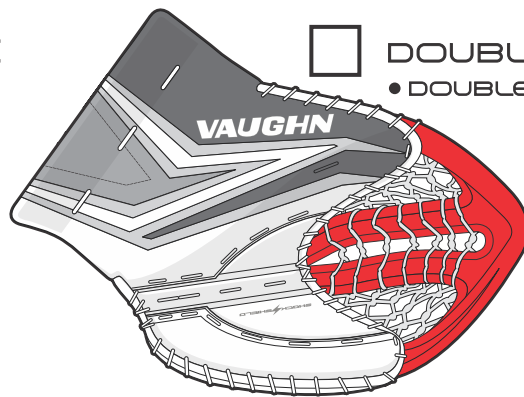

## HAND SIZE OPTIONS

- INT     STOCK     XLARGE

## T SPINE OPTIONS

- STOCK  
● SLIM SINGLE T SPINE

- V9  
● HYBRID DOUBLE T SPINE

- SINGLE CLASSIC  
● SINGLE 7000 STYLE

- DOUBLE CLASSIC  
● DOUBLE T SPINE

## PALM OPTIONS

- GAME READY  
● LESS PADDING  
● EASIER TO CLOSE

- STOCK  
● BEEFED UP PRO PALM

- PRACTICE  
● OUR MOST PROTECTIVE  
● HARDER TO CLOSE